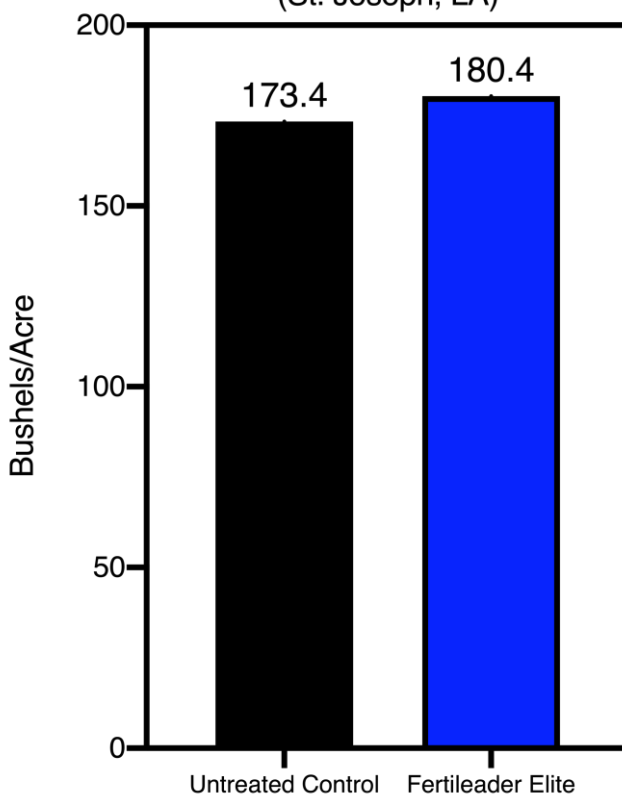

OBJECTIVE

To determine the effects of Fertileader Elite applied at V10 on corn yield.

SITE LOCATION

St. Joseph, LA

RESEARCHER

Randy Smith, PhD
Mississippi State University

Trial ID: RT-18-DL-COR-FLEL

STUDY INFORMATION

Planting Date	29-Mar-2018
Harvest Date	5-Oct-2018
Hybrid	DKC 68-26 RR
Population	32,000
Trial Design	Randomized complete block, 6 replications

Corn Yield Response for Fertileader Elite on Corn (St. Joseph, LA)

KEY FINDINGS

+7 bu/ac
Over untreated control

ROI:
\$14.84/ac

Graph above: Foliar spray of Fertileader Elite improved yield 7 bu/ac. The Gross Revenue above was calculated at \$3.50/bu for corn with Fertileader Elite retail cost of \$53.50/Gallon.